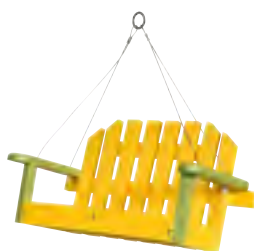

Swing Feeder
15.25"W x 7.75"D x 8.25"H
57PS **$61**