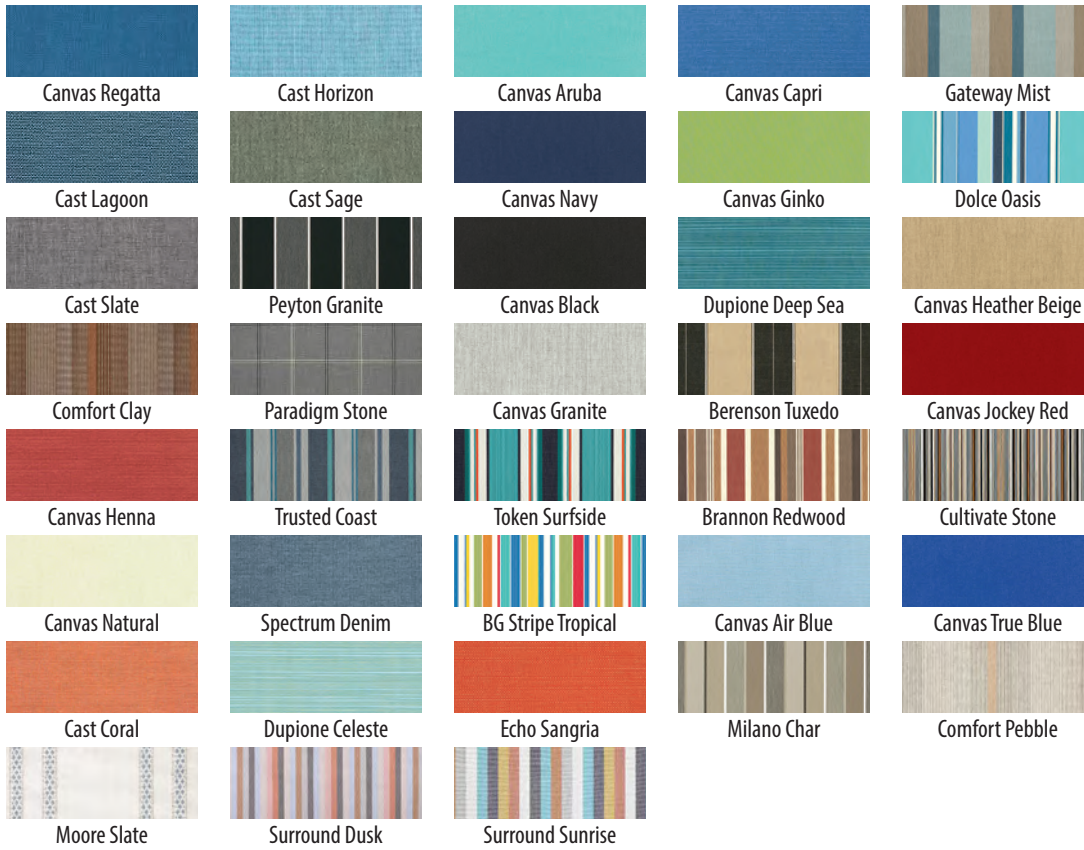

For Cushion Fabric Water Repellent and Heavy Duty Fabric Cleaner see page 60.

Fabric Colors A

Fabric Colors B

Fabric Colors C

Fabric Colors D – Rain

Fabric Colors D

Sunbrella Rain Fabrics are only available for Classic Terrace and Mayhew deep seating cushions (Fabric A).

Mayhew Sling Fabrics Fabric Colors A

Select the pattern that best suits your personality and your backyard space. Sunbrella fabrics are made of solution-dyed acrylic that's durable and fade-resistant. Soft and comfortable, cushions made with Sunbrella fabric complete your backyard oasis.