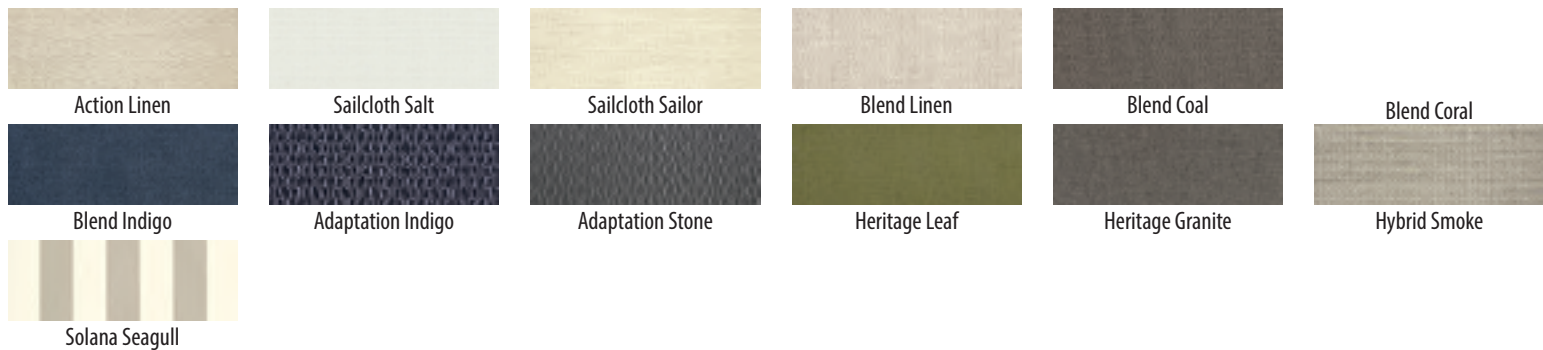

Astoria Lagoon

Token Surfside

Bravada Limelite

Carousel Confetti

Seville Seaside

FINCH SERIES Sunbrella C Fabrics

FINCH SERIES Sunbrella D Fabrics

FINCH SERIES Natural Finish Color Selections