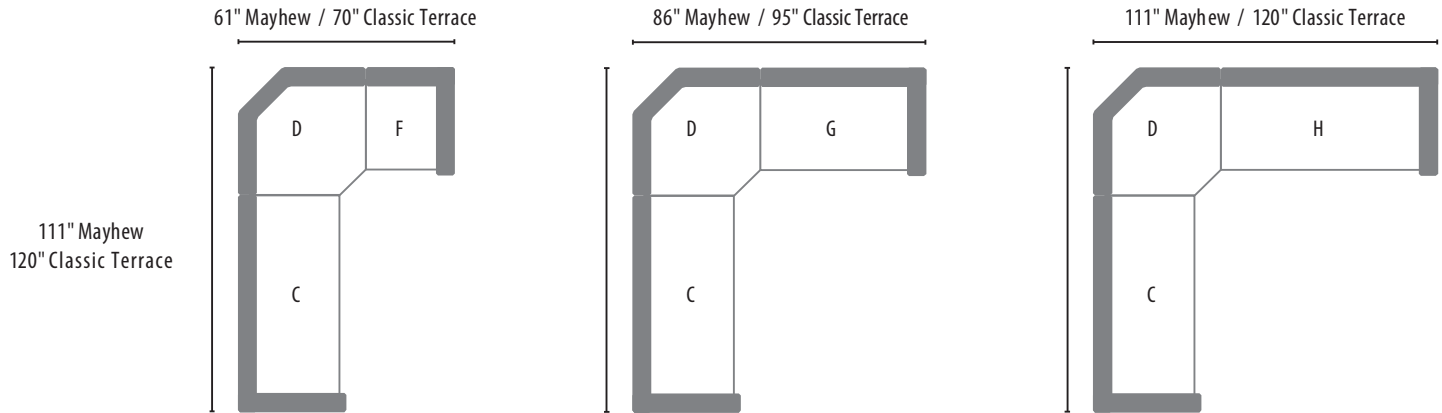

Right Arm Club Chair

Right Arm Loveseat

Right Arm Sofa

Center Armless Section

23.5" Mayhew / 24" Classic Terrace

- A Right Arm Club Chair
- B Right Arm Loveseat
- C Right Arm Sofa
- D Corner Section
- E Center Armless Section
- F Left Arm Club Chair
- G Left Arm Loveseat
- H Left Arm Sofa