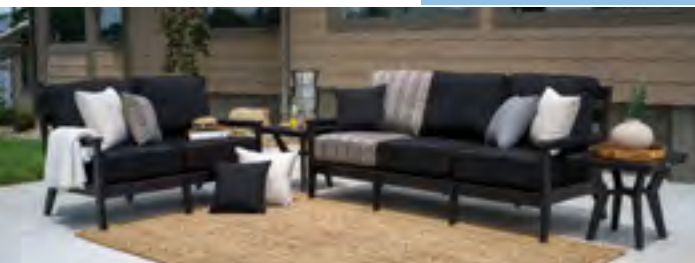

MAYHEW & CLASSIC TERRACE Furniture Covers

Item Code	Description	Dimensions	
MHOC2717	Mayhew Ottoman	26.75"W x 26.25"D x 17"H	$45
MHCSC3336	Mayhew Corner Section	33" W x 33" D x 36/16"H	$89
MHSETC2018	Mayhew End Table	20"W x 20"D x 18.5"H	$40
MHCTCTC4817	Classic Terrace & Mayhew Coffee Table	47.75" x 23.25"D x 17"H	$60
CTCSC3936	Classic Terrace Corner Section	39"W x 39"D x 36/16"H	$101
CTETC2419	Classic Terrace End Table	23.5"W x 22.5" D x 19"H	$45
CTOC2415	Classic Terrace Ottoman	23.5"W x 22.5"D x 15"H	$40
CTCSTC4517	Classic Terrace Square Coffee Table	45"W x 45"D x 17"H	$72
DSCCC3033	Classic Terrace & Mayhew Club Chair	30"W x 34.5"D x 33/21"H	$89
DSLCS533	Classic Terrace & Mayhew Loveseat	55"W x 34.5"D x 33/21"H	$101
DSSC8033	Classic Terrace & Mayhew Sofa	80"W x 34.5"D x 33/21"H	$119