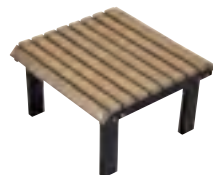

Stationary Footstool
19" W x 19" D x 11" H
Wt. 12 lbs • PVSF2100
Standard **$159** Natural **$177**